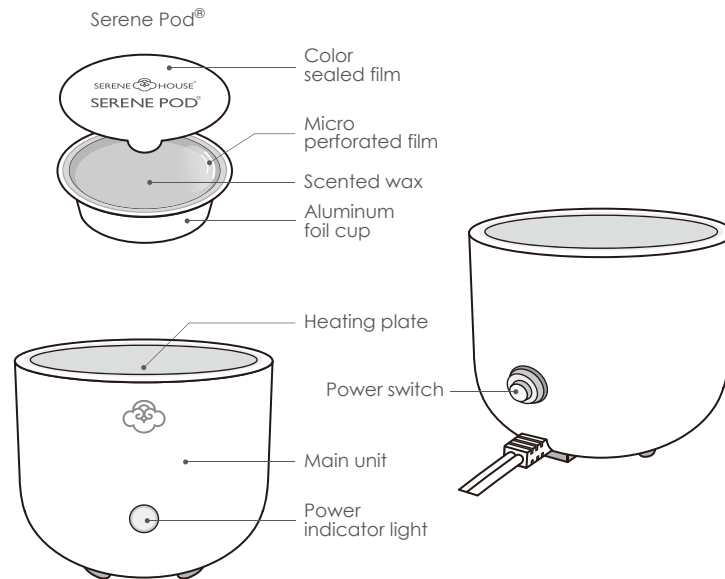

Serene Pod® Scent Diffuser

Sprout

Smooth and warm touching surface in spring colors.

Product & Accessories

- Serene Pod® is required to be used with this product. Serene Pod® is sold separately.

Operating Instructions

- Please remove all packaging before use.

<p>1</p>  <p>Peel away the color film seal only on the Serene Pod®. Do not remove the transparent micro perforated film on the inner layer.</p>	<p>2</p>  <p>Place Serene Pod® onto the heating plate.</p>
<p>3</p>  <p>Plug into power source.</p>	<p>4</p>  <p>Turn on the power switch.</p>