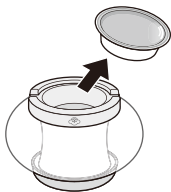

1

Turn off the power device. See operating instructions.

2

Unplug the power cable from the outlet.

3

Remove the Serene Pod®.

4

Please use a damp cloth, moistened with warm water or neutral cleaning agents, to clean the heating plate until it is clean. Place the Serene Pod® back onto the heating plate. This completes the cleaning and maintenance process.