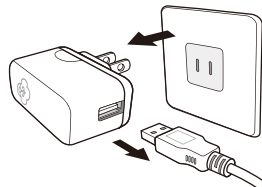

1

Turn off the power device. See operating instructions.

2

Unplug the power cable from the outlet.

3

Remove the Serene Pod®.

4

Please use a damp cloth, moistened with warm water or neutral cleaning agents, to clean the heating plate until it is clean. Place the Serene Pod® back onto the heating plate. This completes the cleaning and maintenance process.