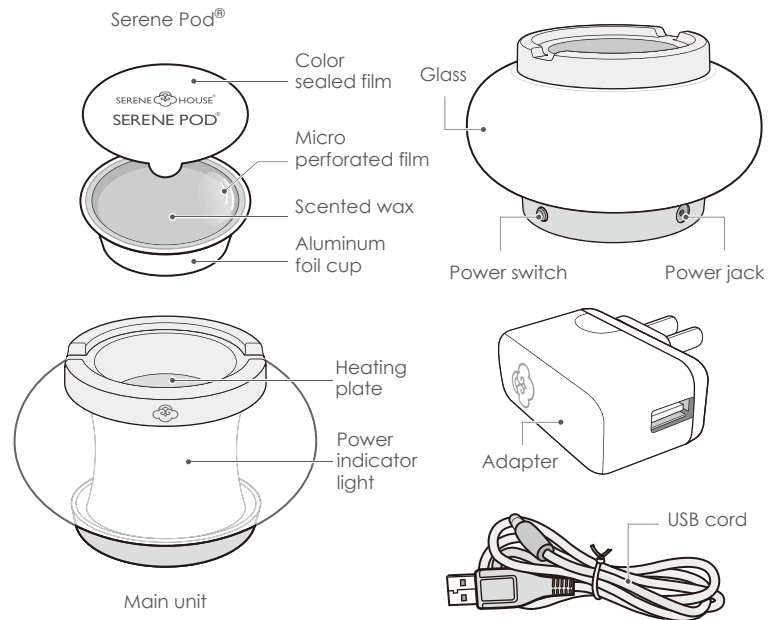

Product & Accessories

- Serene Pod® is required to be used with this product. Serene Pod® is sold separately.