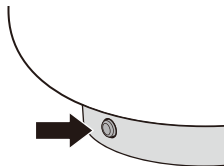

Cleaning & Maintenance

- Always disconnect the product from its power source prior to cleaning & maintenance.
- Never soak or wash this product directly as it may cause mechanical malfunction or danger.
- Never use acidic cleansing agents as it may cause malfunction to the product.
- Please perform cleaning & maintenance at least once a week; failing to do so may cause the product to malfunction. Please maintain it on a regular basis.
- Allow to dry thoroughly before use.

1

Turn off the power device. See operating instructions.

2